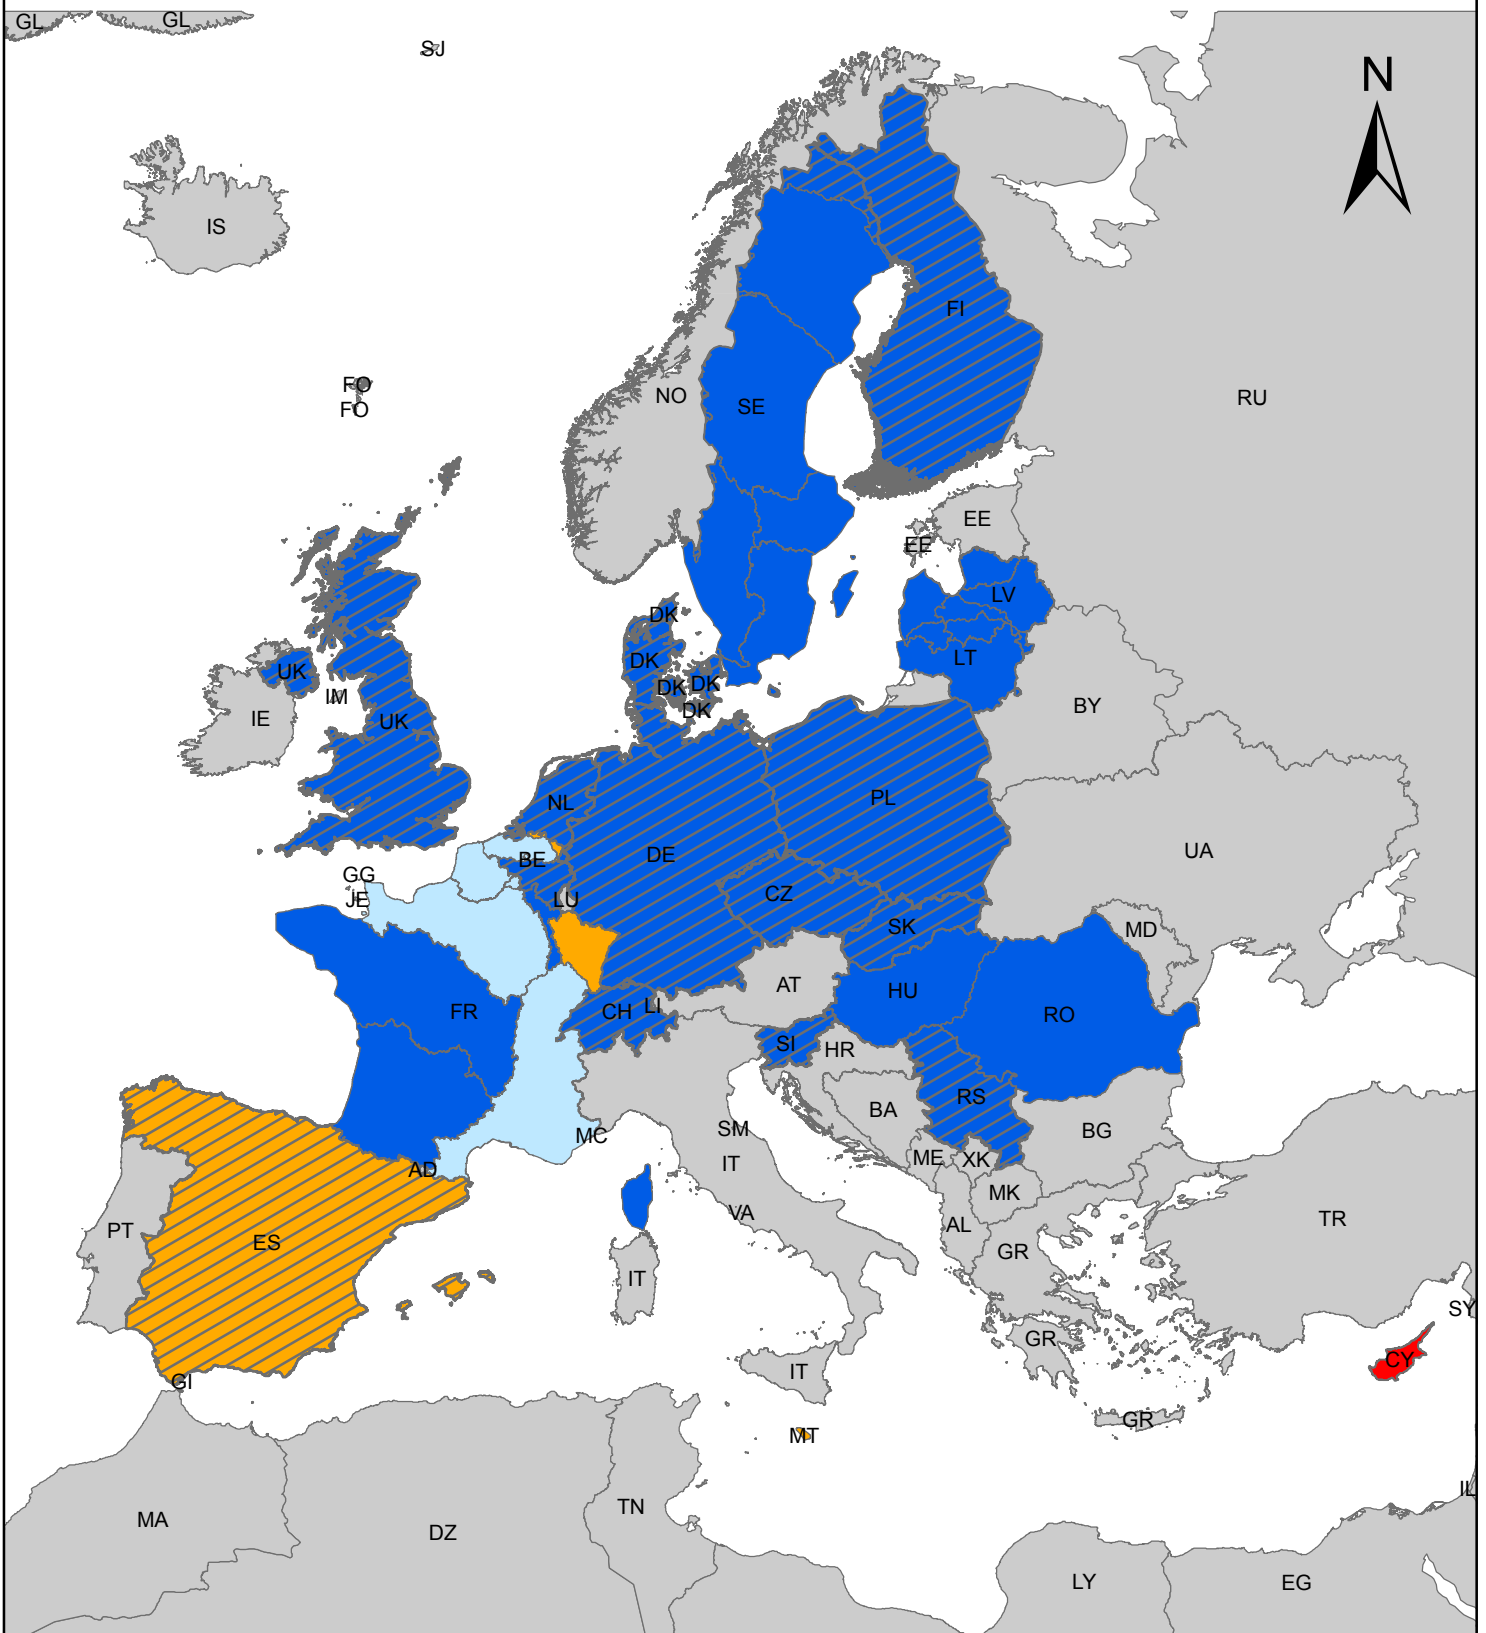

Water Exploitation Index (%) (excluding cooling water) for the year 2007

RBD	Country
	 <10.00
	 10.01 - 20.00
	 20.01 - 40.00
	 >40.01
	 Countries