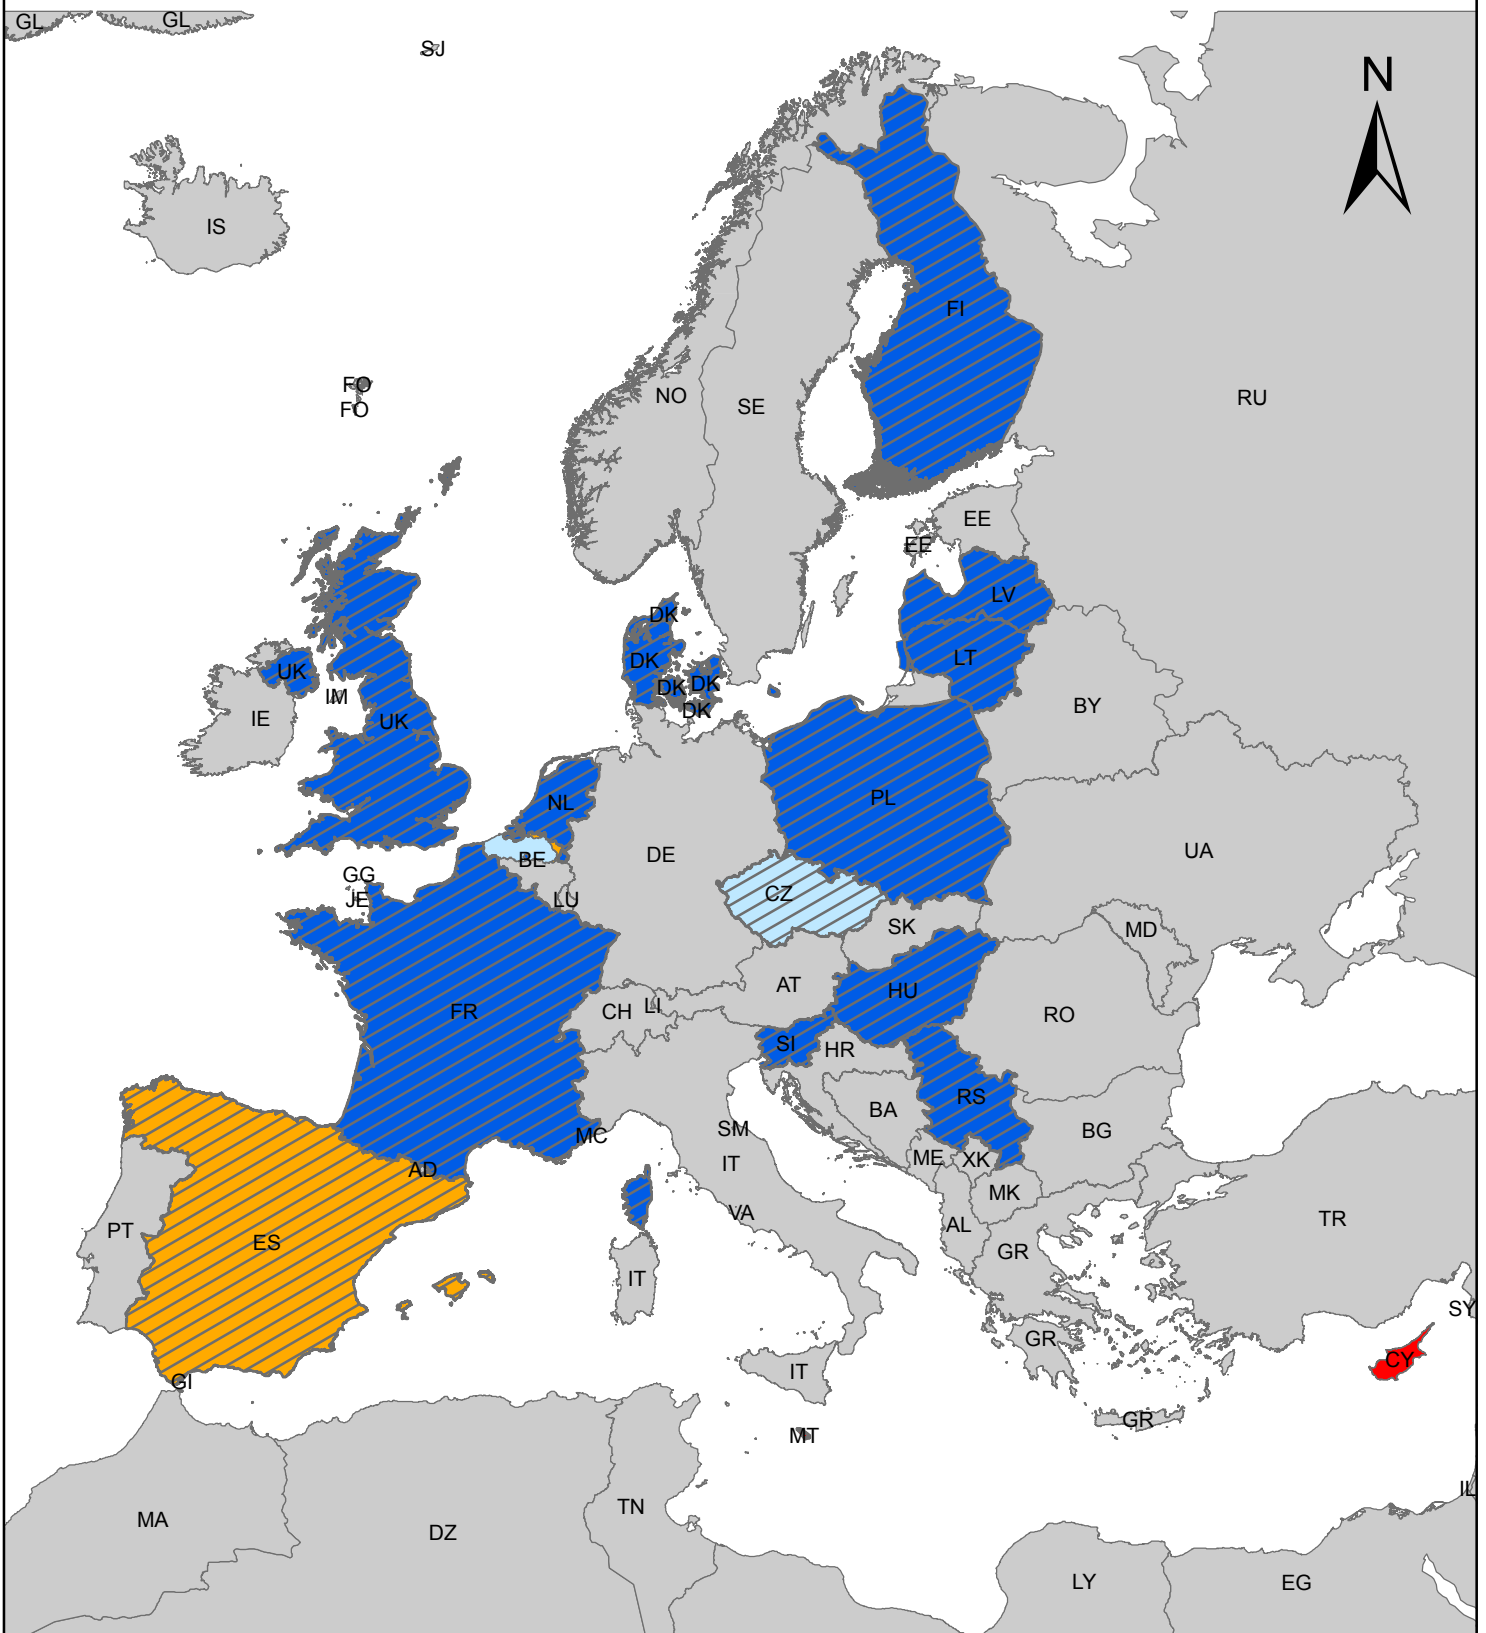

Water Exploitation Index (%) (excluding cooling water) for the year 2008

RBD	Country
	 <10.00
	 10.01 - 20.00
	 20.01 - 40.00
	 >40.01
	Countries