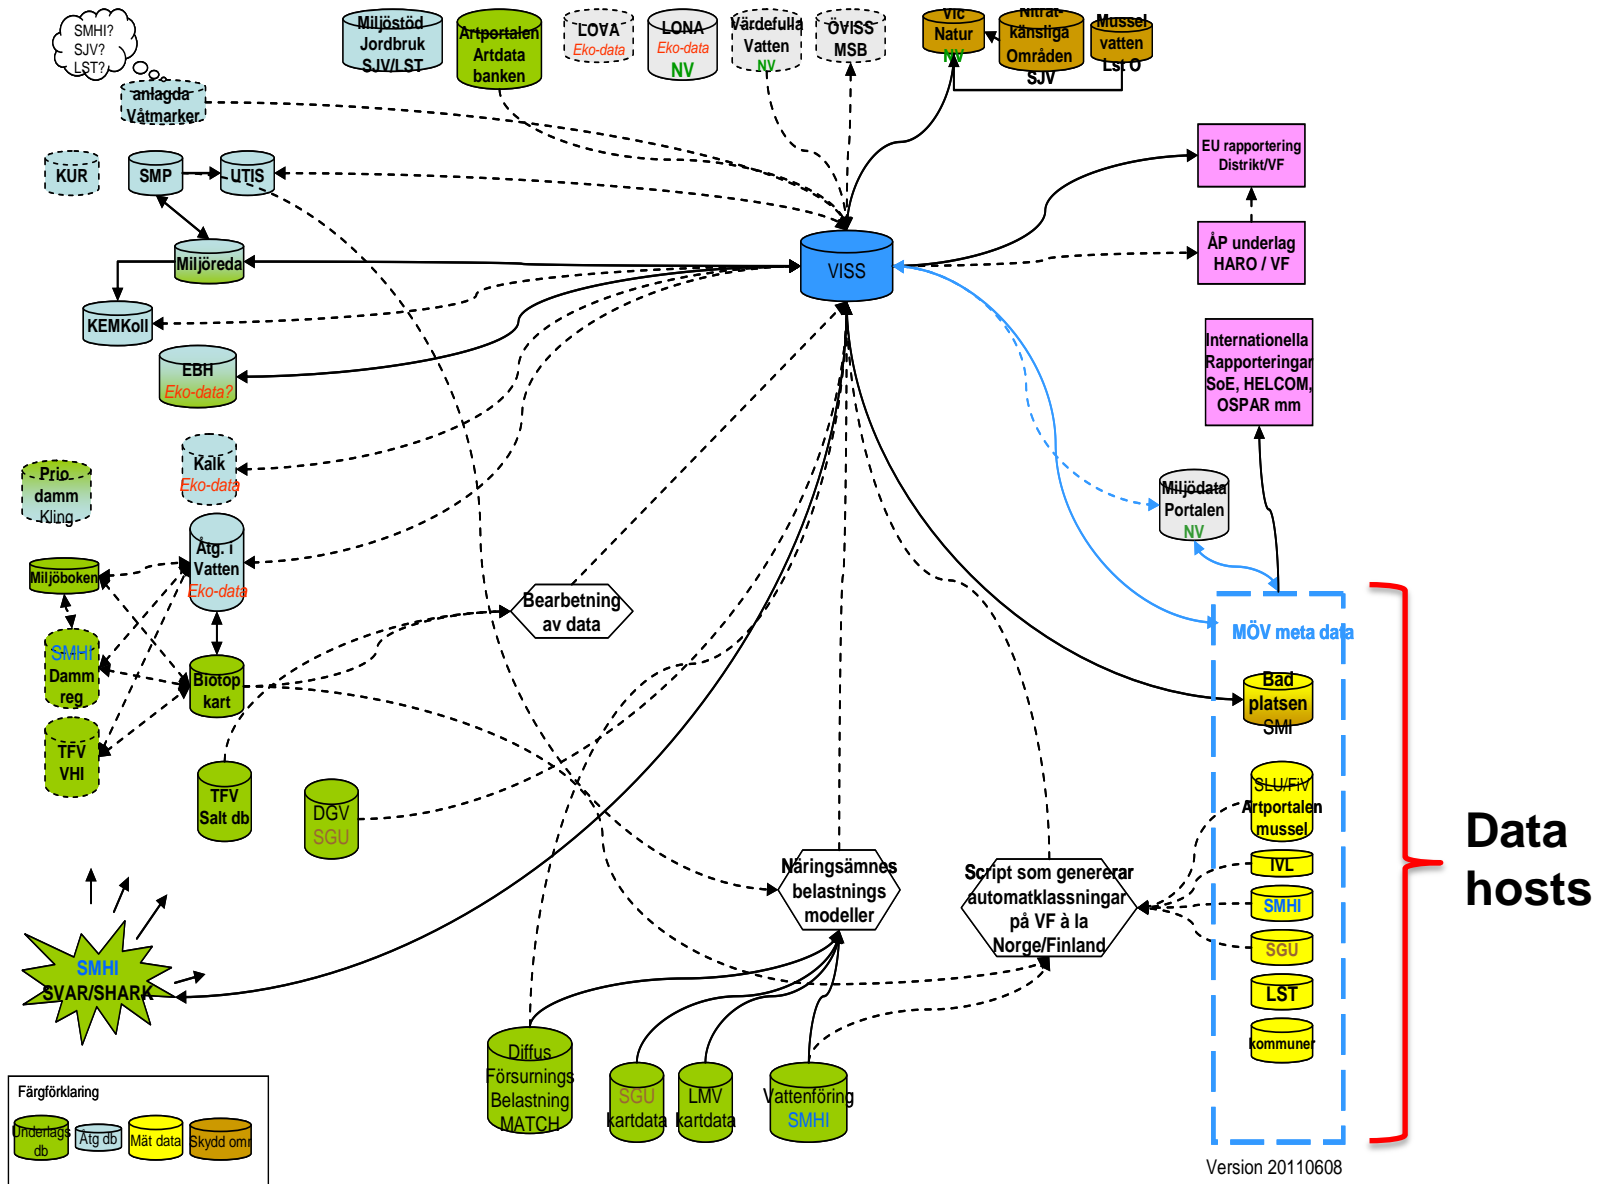

WFD
Lake area = 2.8 km²

SoE Lake
Lake area = 0.5 km²

A lot of lakes to handle

No lakes

Cloudbased Validation Service

The validation service need other look-up services! for example:

Europeiska Kommissionen > INSPIRE > Inspire-register > Inspire-register för

EIONET Data Dictionary

At EEA?

SERVICES | REPORTNET | TOOLS | TOPICS (ETCS)

You are here: Eionet » Data Dictionary » Vocabularies

- » Help and documentation
- » Datasets
- » Tables
- » Data elements

Browse vocabularies