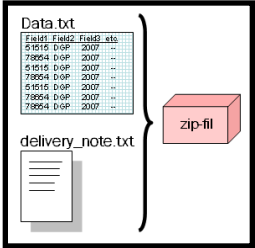

WFD
Lake area = 2.8 km²

SoE Lake
Lake area = 0.5 km²

A lot of lakes to handle

No lakes

Cloudbased Validation Service

The validation service need other look-up services! for example:

Europeiska Kommissionen > INSPIRE > Inspire-register > Inspire-register för