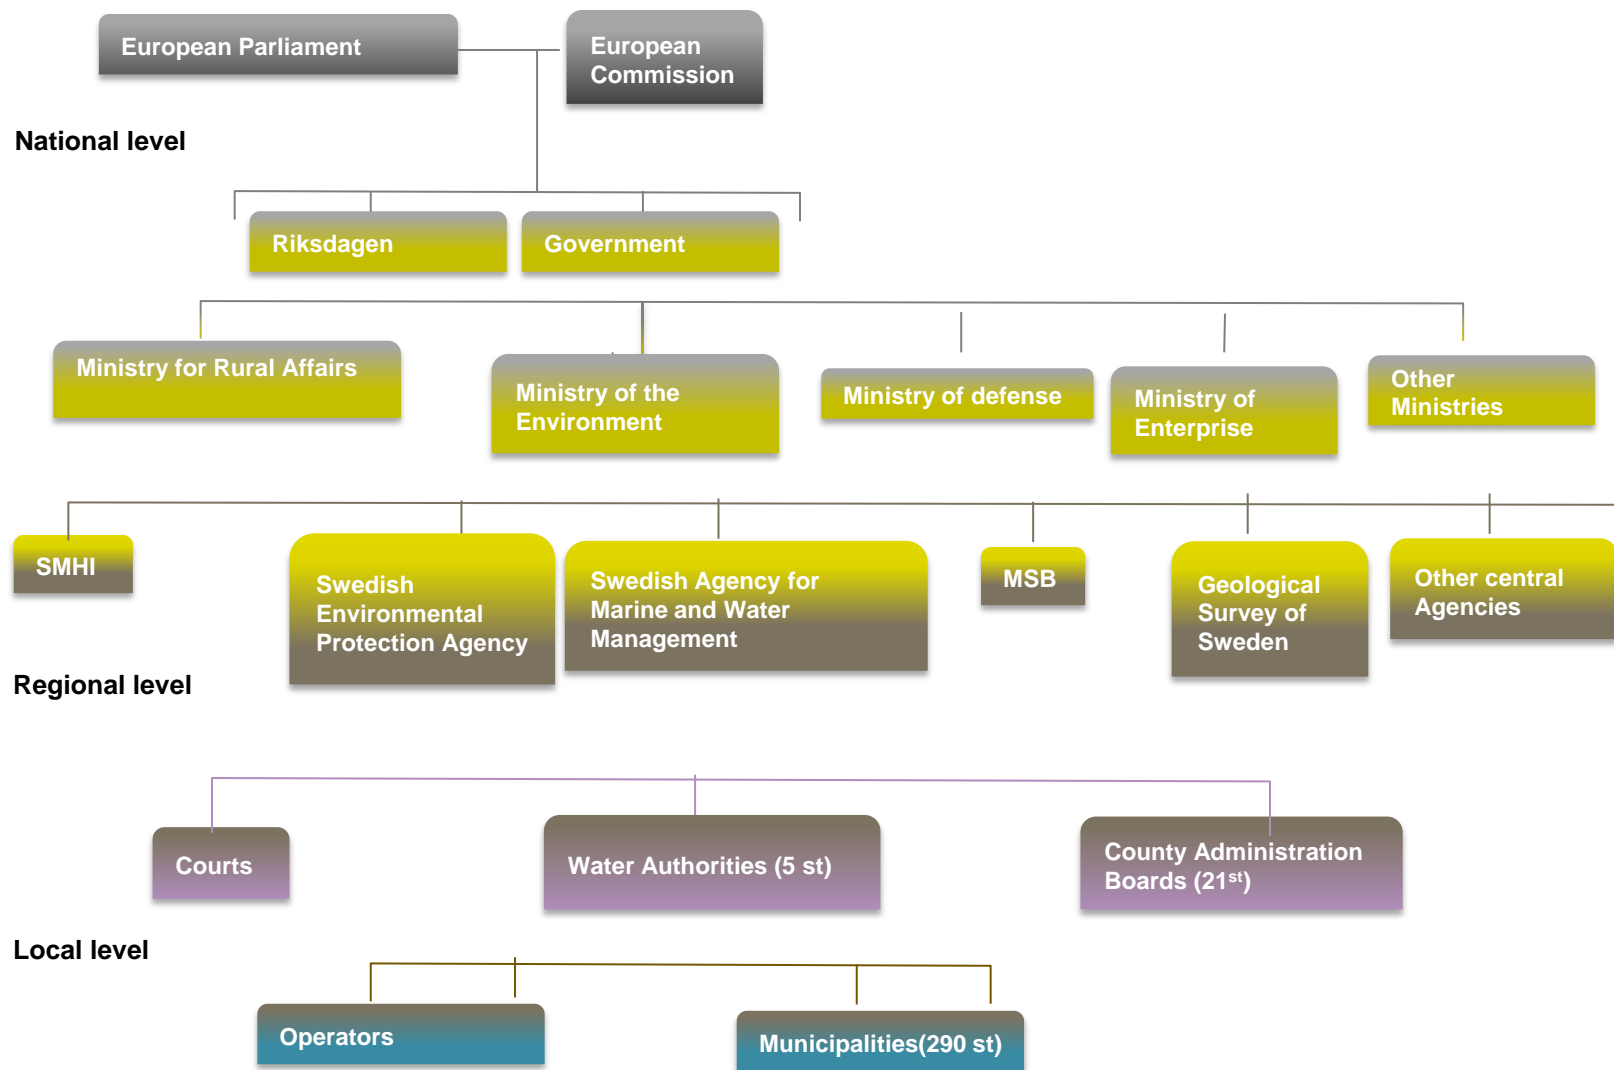

Sveriges lantbruksuniversitet
Swedish University of Agricultural Sciences

Swedish Agency
for Marine and
Water Management

SoE and WFD reportings

Some Swedish experiences – presented at the 2014 Eionet freshwater workshop

Lars Sonesten

Organisations in SoE reportings

Swedish Agency
for Marine and
Water Management

SGU
Sveriges geologiska undersökning

SMHI

IVL
Swedish Environmental
Research Institute

Organisations in WFD reportings

International level

Communication – WFD and SoE

Swedish Agency
for Marine and
Water Management

Swedish Agency
for Marine and
Water Management

SoE reporting

WFD reporting

Comparison of WFD and SoE data

Water type	WFD	SoE Lakes/Rivers	SoE not in WFD
Lakes	3303	122	57
Rivers	4856	122	18

WFD
Lake area = 2.8 km²

SoE Lake
Lake area = 0.5 km²

A lot of lakes to handle

No lakes

Cloudbased Validation Service

The validation service need other look-up services! for example:

Europeiska Kommissionen > INSPIRE > Inspire-register > Inspire-register för