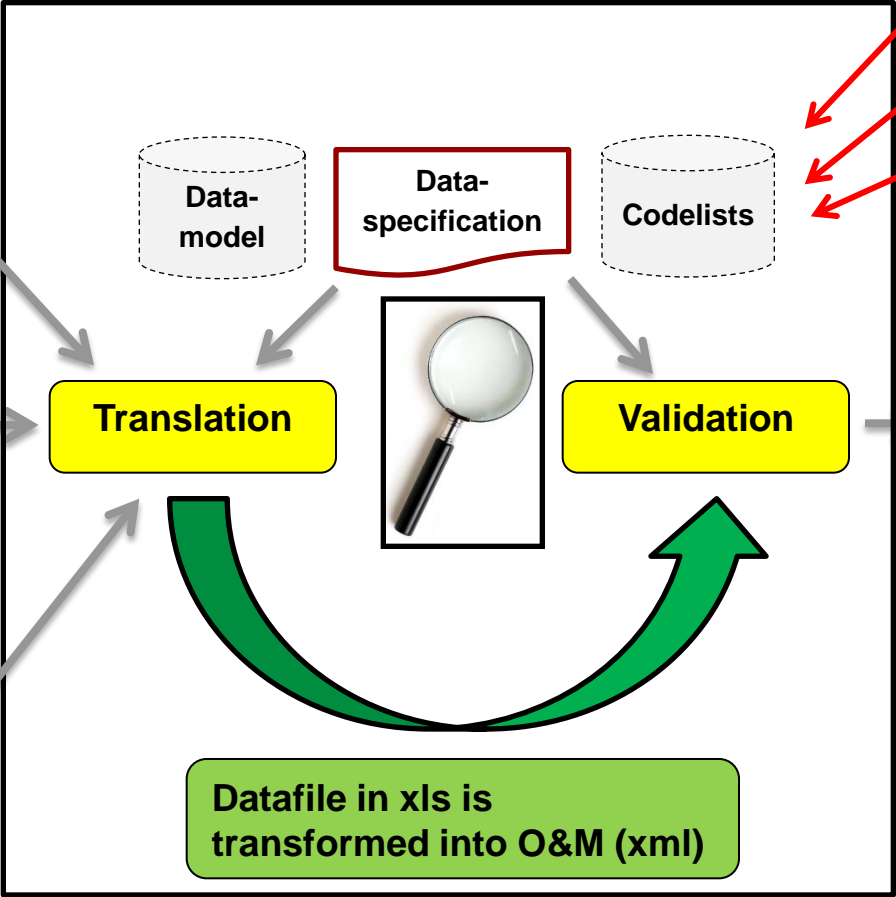

WFD
Lake area = 2.8 km²

SoE Lake
Lake area = 0.5 km²

A lot of lakes to handle

No lakes

Cloudbased Validation Service

The validation service need other look-up services! for example:

Europeiska Kommissionen > INSPIRE > Inspire-register > Inspire-register för