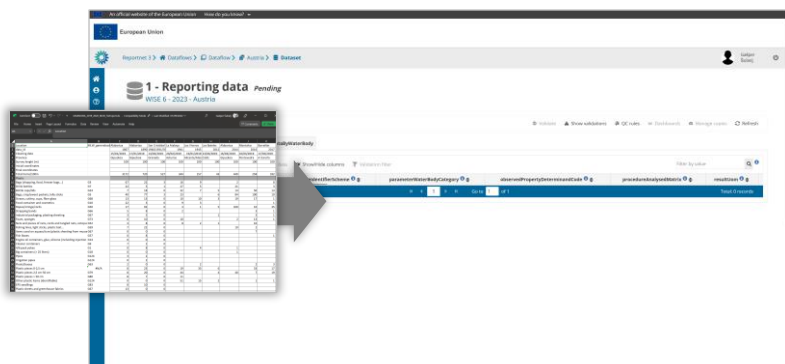

WISE-6 data flow How to report WISE6 on Reportnet 3

Reportnet 3

Reportnet 3

[Homepage](#)

[Documentation](#)

[Webinar 2022: Reportnet 3 walkthrough](#)

A **central hub** through which all e-reporting activities handled by the EEA with Eionet and other partners will be performed. It provides **improved user experience** and **better data management**. [Read more ...](#)